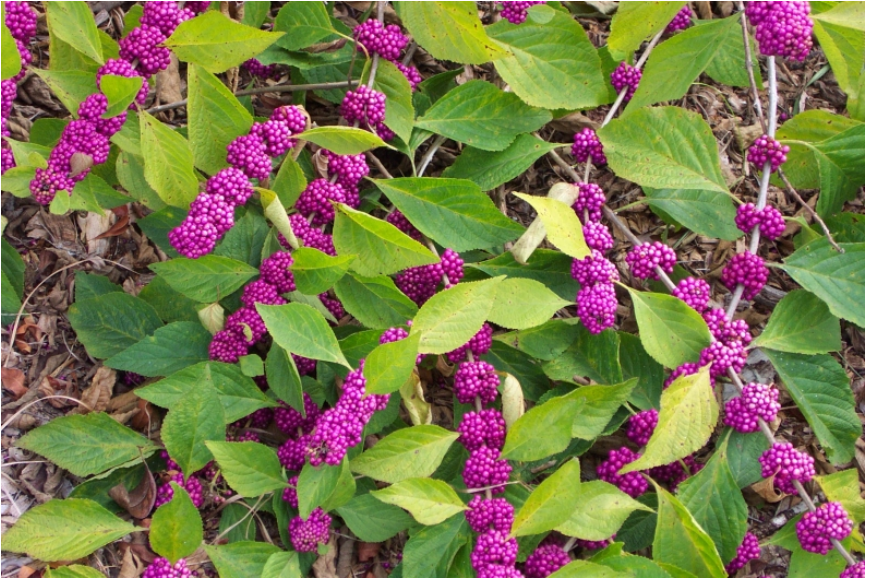

Callicarpa americana

American Beautyberry

Brilliant purple berries in fall make this native plant quite a show! Ideal for a naturalistic setting in sun or shade, damp or dry soil. A deciduous shrub with coarse texture. The purple berries are preceded by tiny pink flowers in the spring.

Height: 4' – 8' Spread: 4' – 6'