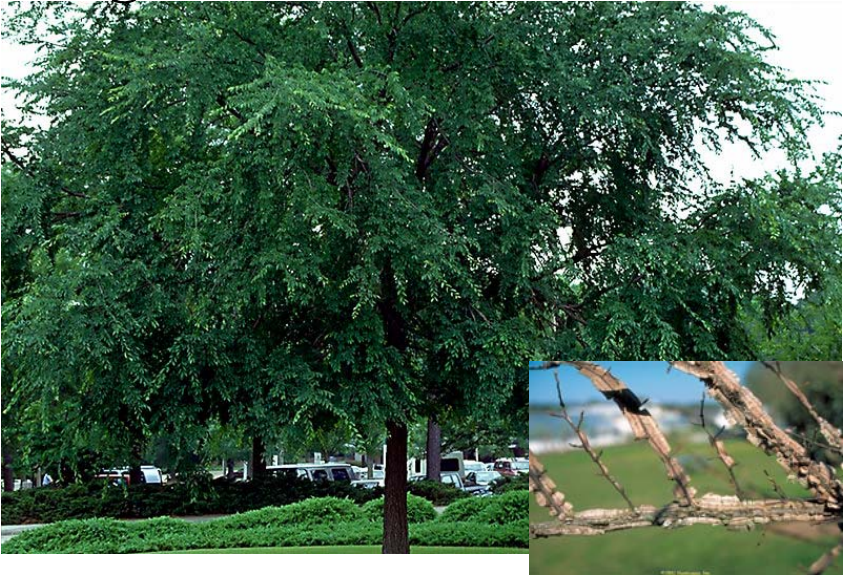

*Ulmus alata*  
**Winged Elm**

**Winged elm is a fast growing native tree, which has unusual features, with year round interest. It has a vase shape with distinctive limb structure. The feature which gives winged elm its name is visible when leaves fall. The wings on each side of the stem give this tree a feature in winter that is unequalled by most other plants. Winged elm can tolerate drought or flooding and can grow in part shade to full sun.**

**Height: 35' – 50'. Spread: 40' – 50'**